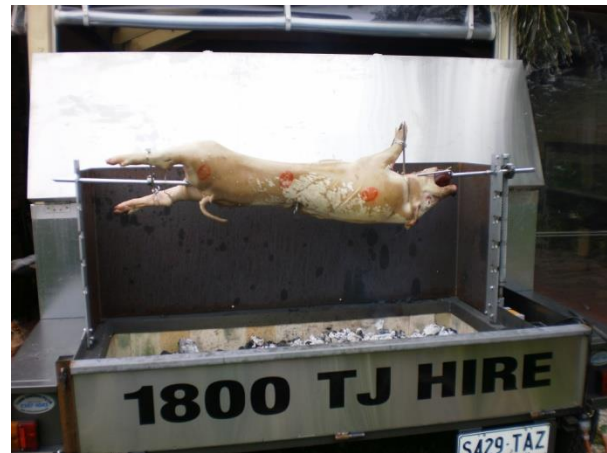

1800 TJ HIRE

Specialists in mobile coolroom & freezer room hire

TRAILER MOUNTED SPIT WITH ICE BOX

“7FT ESKY INCLUDED”

- Heatshield provides protection from the spit so you can have your meat cooking on the rear and at the front keep your beverages cold
- Adjustable height for spit rod
- Ice box holds 20 cartons of beer
- Ice box designed to fit an entire carcass, fill with ice for storage
- Internal dimensions of esky 2150W x 500D x 600H mm
- Full size bain marie tray designed to fit in the top of the ice box, 6 trays across suitable to keep salads cold.
- Electrical rating - 240V / 0.05KW / 0.21 amps (10 amp plug)