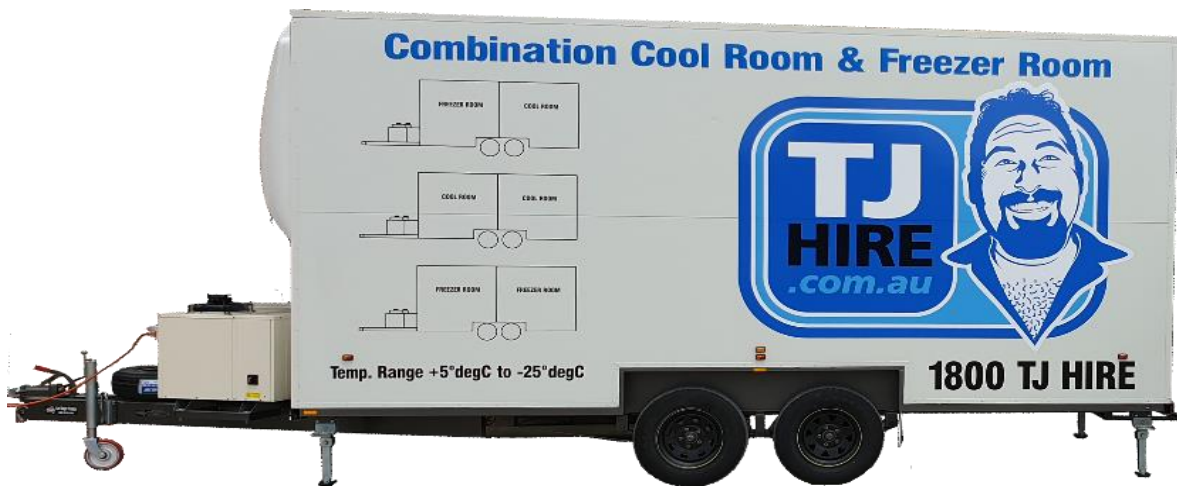

1800 TJ HIRE

Specialists in mobile coolroom & freezer room hire

TRAILER MOUNTED COMBINATION COOL ROOM AND FREEZER ROOM FOR HIRE

- 16x8ft trailer with an intermediate door. Options below
- Combination Cool Room & Freezer Room
- Freezer Room & Freezer Room (one large freezer room)
- Cool Room & Cool Room (one large cool room)
- External dimensions (from draw bar to end) 7200L x 2450W x 3000H mm
- Internal dimensions x 2 (each room) 2275L x 2300W x 2000H mm
- Dual shelving on both sides of each room
- Now you might think that this large trailer will require a 32amp 3phase power point? "But I don't have a 3 phase power socket available on site"
- Don't worry, we have that covered.
- We just need 2 x 10amp 240V power points running on their own 16amp circuits breakers and we can run this big boy at your site
- Temperature range on both rooms +5degC to -25degC can be specified.