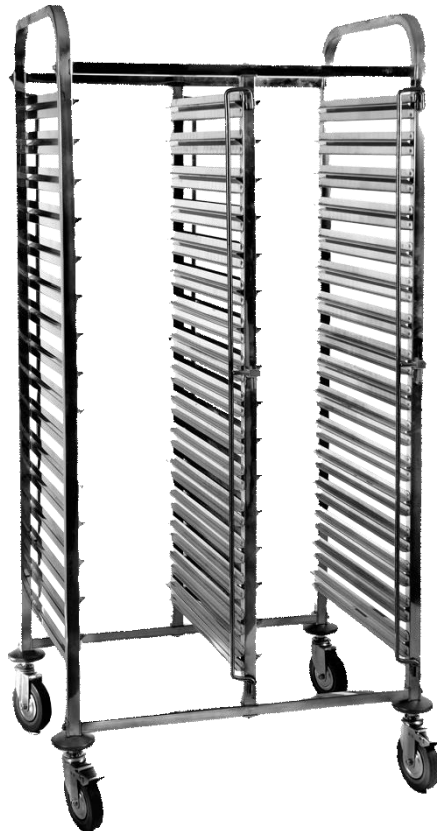

1800 TJ HIRE

Specialists in mobile coolroom & freezer room hire

GASTRONORM TROLLEY 32 SHELF AVAILABLE FOR HIRE

- Gastronorm double trolley 32 Shelf
- Perfect for transporting food in steam pans with ease!
- Steam pan locking system on both sides preventing pans from moving in transit
- 4 Castors (2 x with locks)
- Accommodates full size food pans
- Sturdy commercial grade stainless steel components
- High quality polished finish